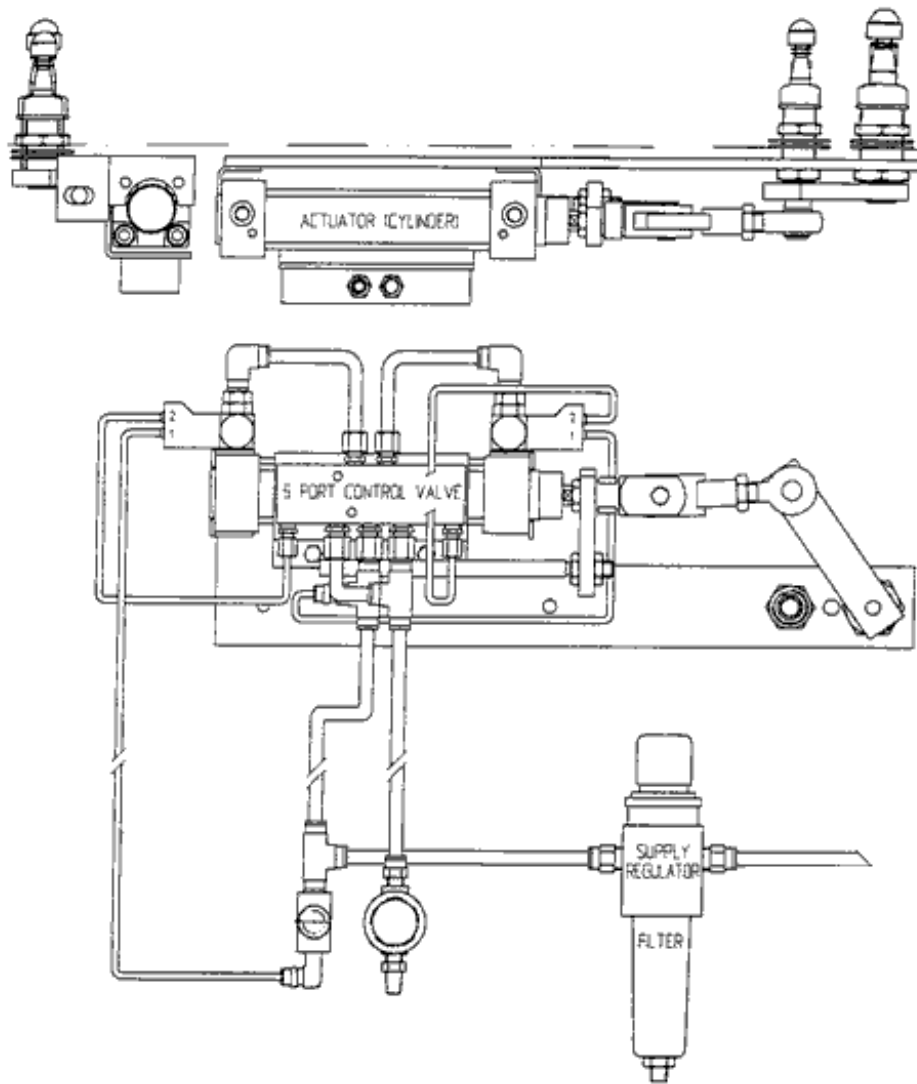

SCREEN WIPER SOLUTIONS

PNEUMATIC PANTOGRAPH WIPER SPECIFICATIONS

WIPER ARMS AND BLADES

Pantograph Arms

P81

Heavy Duty Fixed.

Lengths:

24" to 60" (610mm/1525mm)
max

20mm & 14mm Blade Clip
(included)

Driver & Idler Heads: 16mm

Pendulum Arms

F80

Heavy Duty Fixed.

Lengths:

24" to 60" (610mm/1525mm)
14mm Blade Clip

Drive Head: 16mm

F81

Heavy Duty Fixed.

Lengths:

24" to 60" (610mm/1525mm)
20mm Blade Clip

Drive Head: 16mm

Blades

B140

Curved Blade.

Lengths:

12" / 28" (310mm / 710mm)

Lengths:

32" (810mm), 36" (960mm)
& 39" (1000mm)