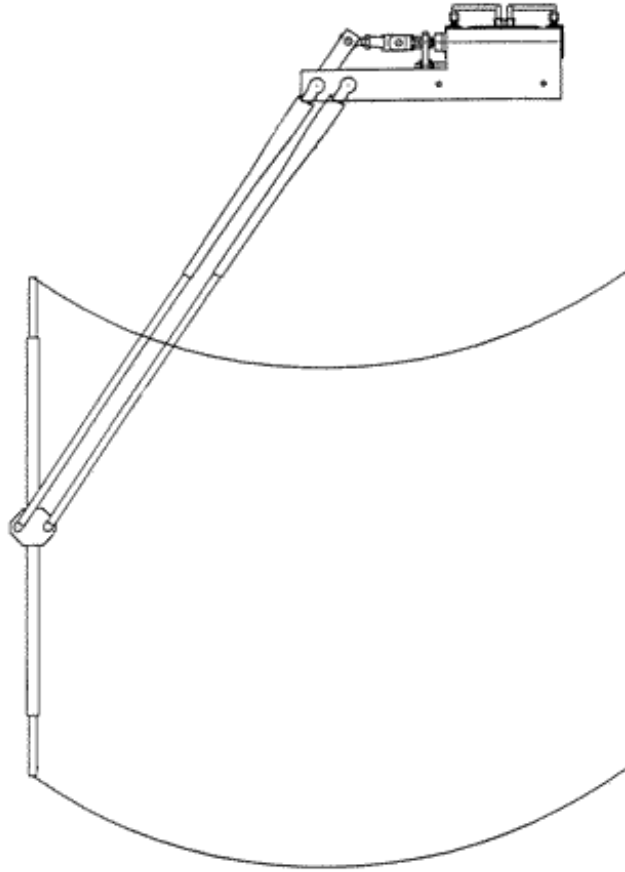

SCREEN WIPER SOLUTIONS

PNEUMATIC PANTOGRAPH WIPER SPECIFICATIONS

WIPER ARMS AND BLADES

Pantograph Arms

P81

Heavy Duty Fixed.

Lengths:

24" to 60" (610mm/1525mm)
max

20mm & 14mm Blade Clip
(included)

Driver & Idler Heads: 16mm

Pendulum Arms

F80

Heavy Duty Fixed.

Lengths:

24" to 60" (610mm/1525mm)
14mm Blade Clip

Drive Head: 16mm

F81

Heavy Duty Fixed.

Lengths:

24" to 60" (610mm/1525mm)
20mm Blade Clip

Drive Head: 16mm

Blades

B140

Curved Blade.

Lengths:

12" / 28" (310mm / 710mm)

Lengths:

32" (810mm), 36" (960mm)
& 39" (1000mm)